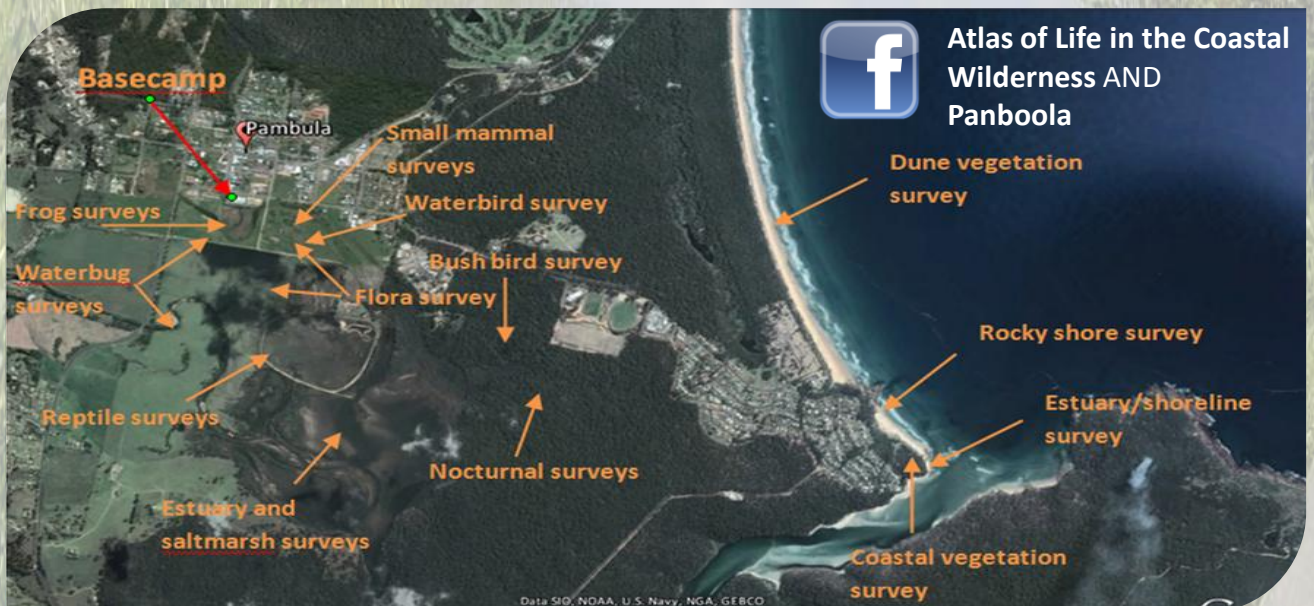

Contact

Patrick Tegart Ph: 0441962594 email: pd.tegart@gmail.com or
Libby Hepburn Ph: 0264 950 917 email: libbyhepburn@btinternet.com