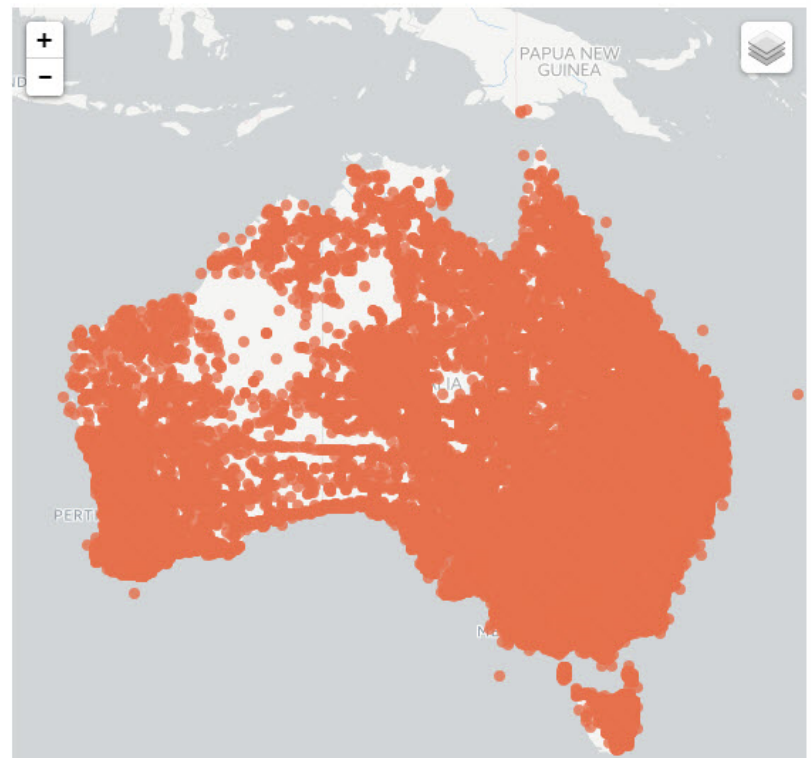

The **Atlas of Living Australia** is a collaborative, national project that aggregates biodiversity data from multiple sources and makes it freely available and usable online.

Begin at the Atlas of Living Australia homepage.
Type the species or common name in the search box at the top.

species ***Cracticus tibicen* (Latham, 1801)** – Australian Magpie

Australian Magpie, Australian Magpie, Australian Magpie

Kingdom: ANIMALIA

Australian Magpie

Record a sighting/share a photo Occurrences: 889,624

Click on the species name when it comes up in the list.

You will then see the Occurrence records map for that particular species. Each dot represents an occurrence of that species.

If you click on View interactive map it will open the map in the Spatial Portal. You can then zoom in to see the sightings of that species that have been recorded in your chosen area.

Occurrence records map (889,624 records)

Leaflet | Atlas of Living Australia, Map data © OpenStreetMap, imagery © CartoDB

[View interactive map](#)

[View records](#)